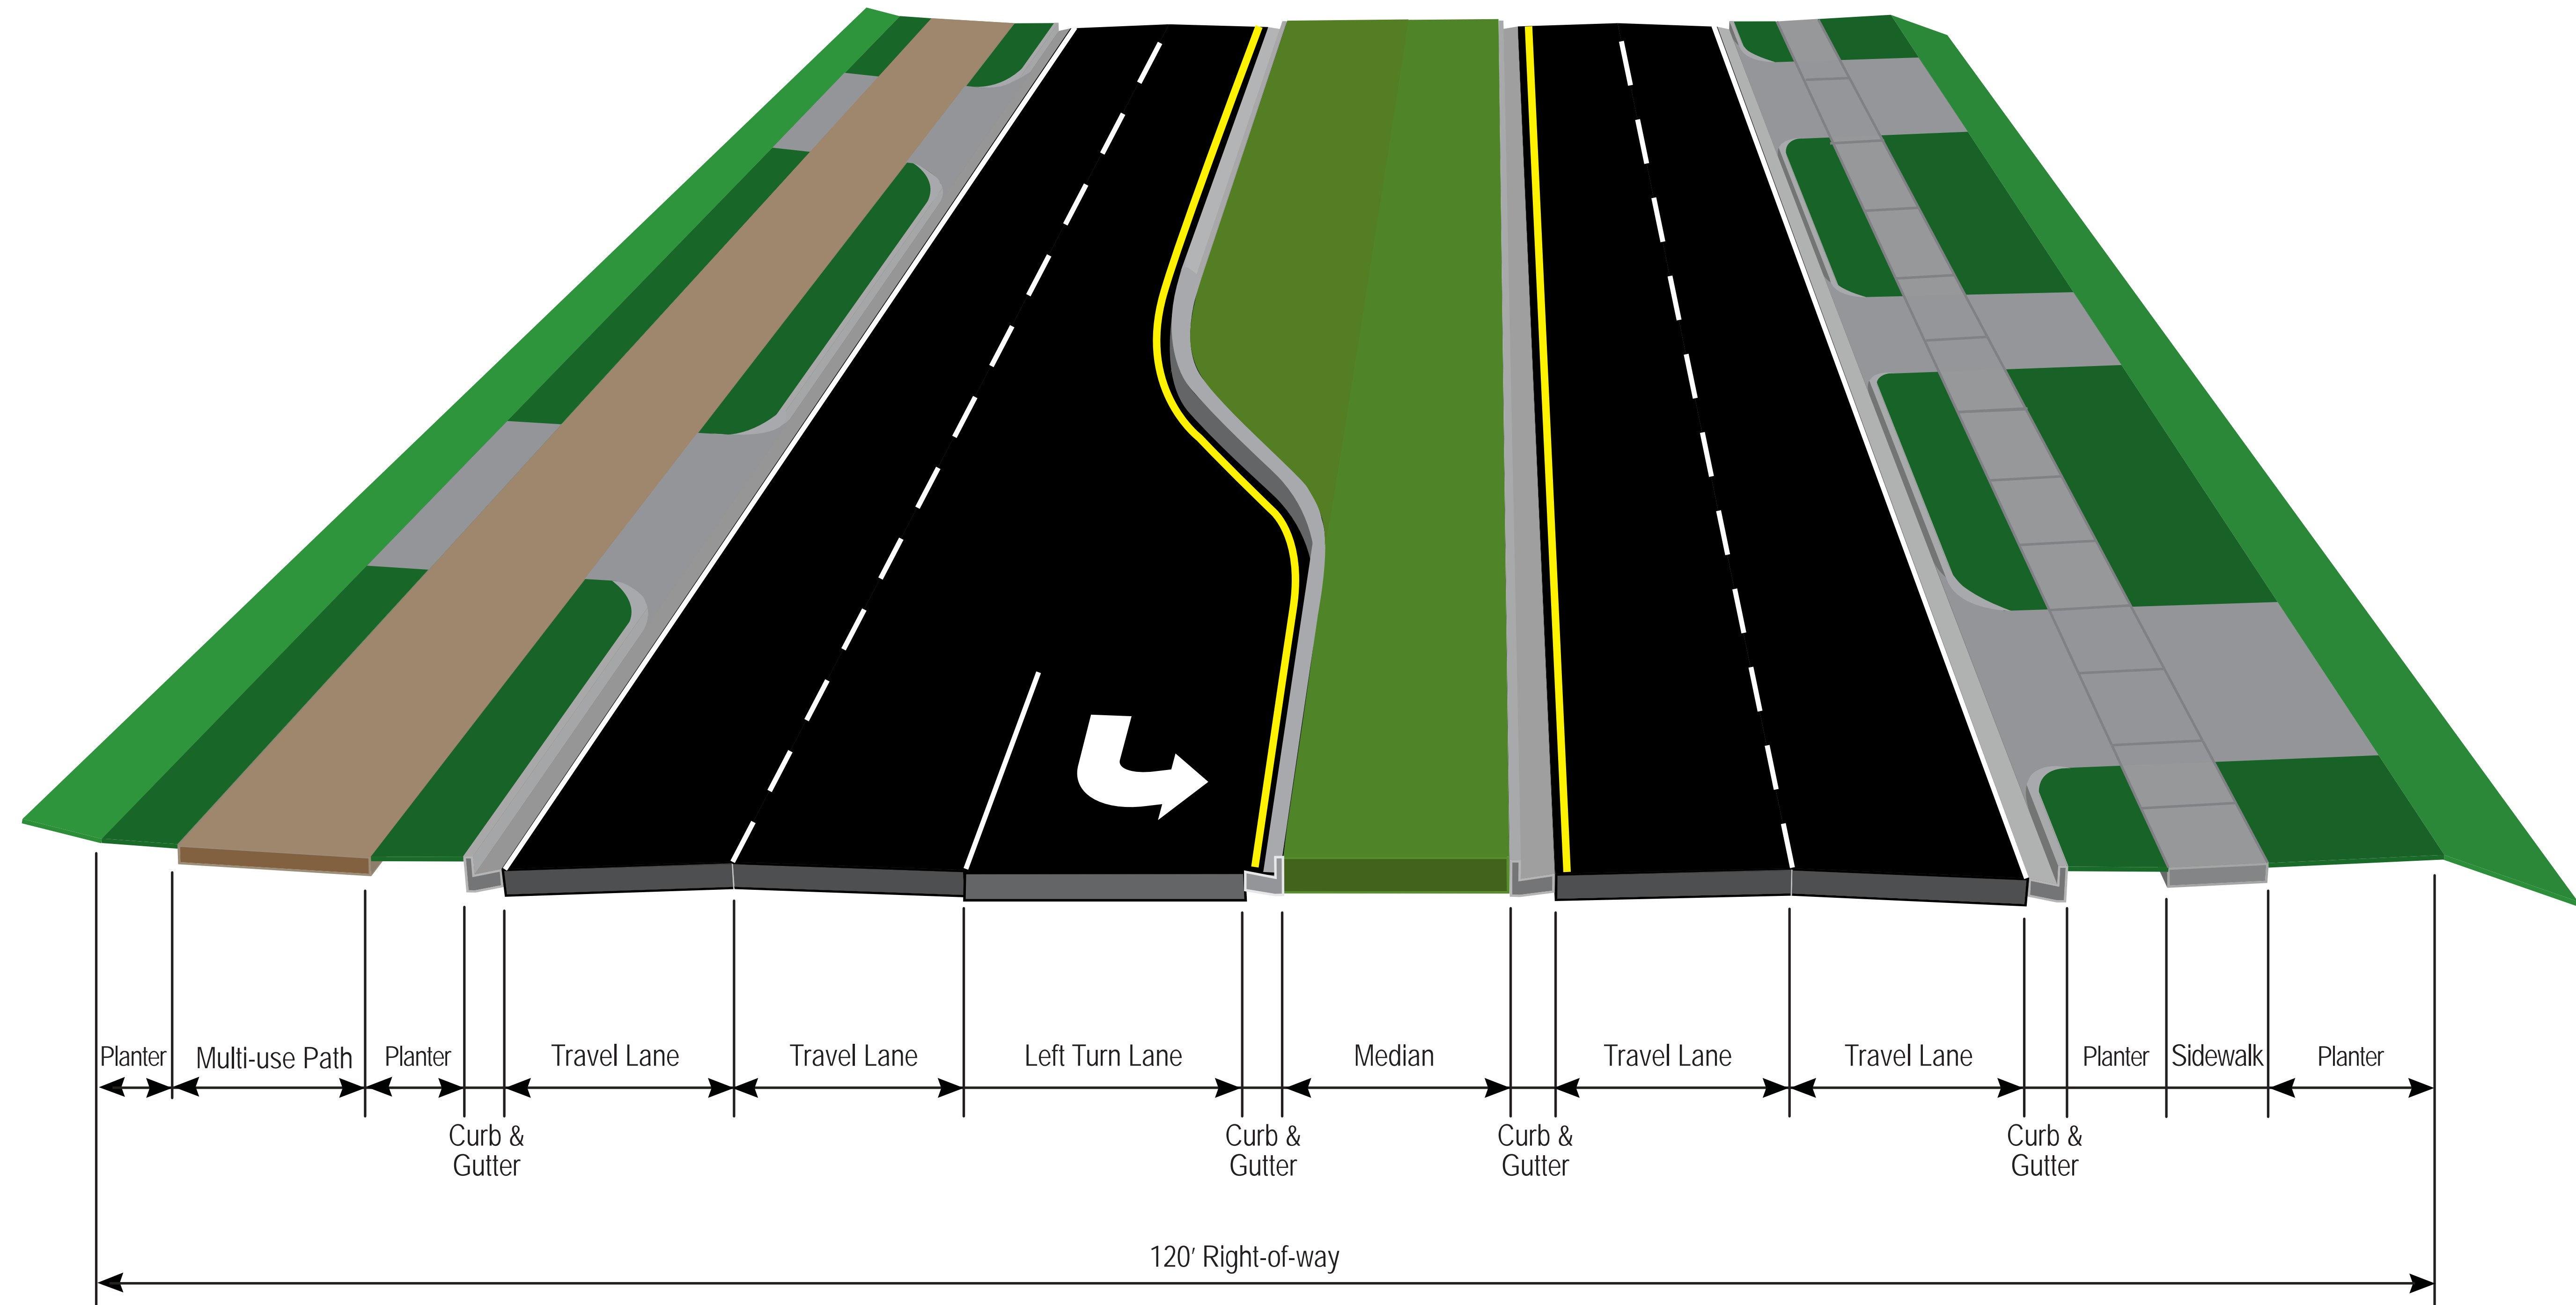

Janesville Road (CTH L) Waukesha County
Urban Section Two-Way Left Turn Lane (TWLTL)
 Design Speed 40 MPH

Janesville Road (CTH L) Waukesha County
Urban Section Two-Way Left Turn Lane (TWLTL) Parking Lane
 Design Speed 40 MPH

Janesville Road (CTH L) Waukesha County
Urban Section Raised Median
 Design Speed 40 MPH

Janesville Road (CTH L) Waukesha County
Urban Section Raised Median Parking Lane
 Design Speed 40 MPH