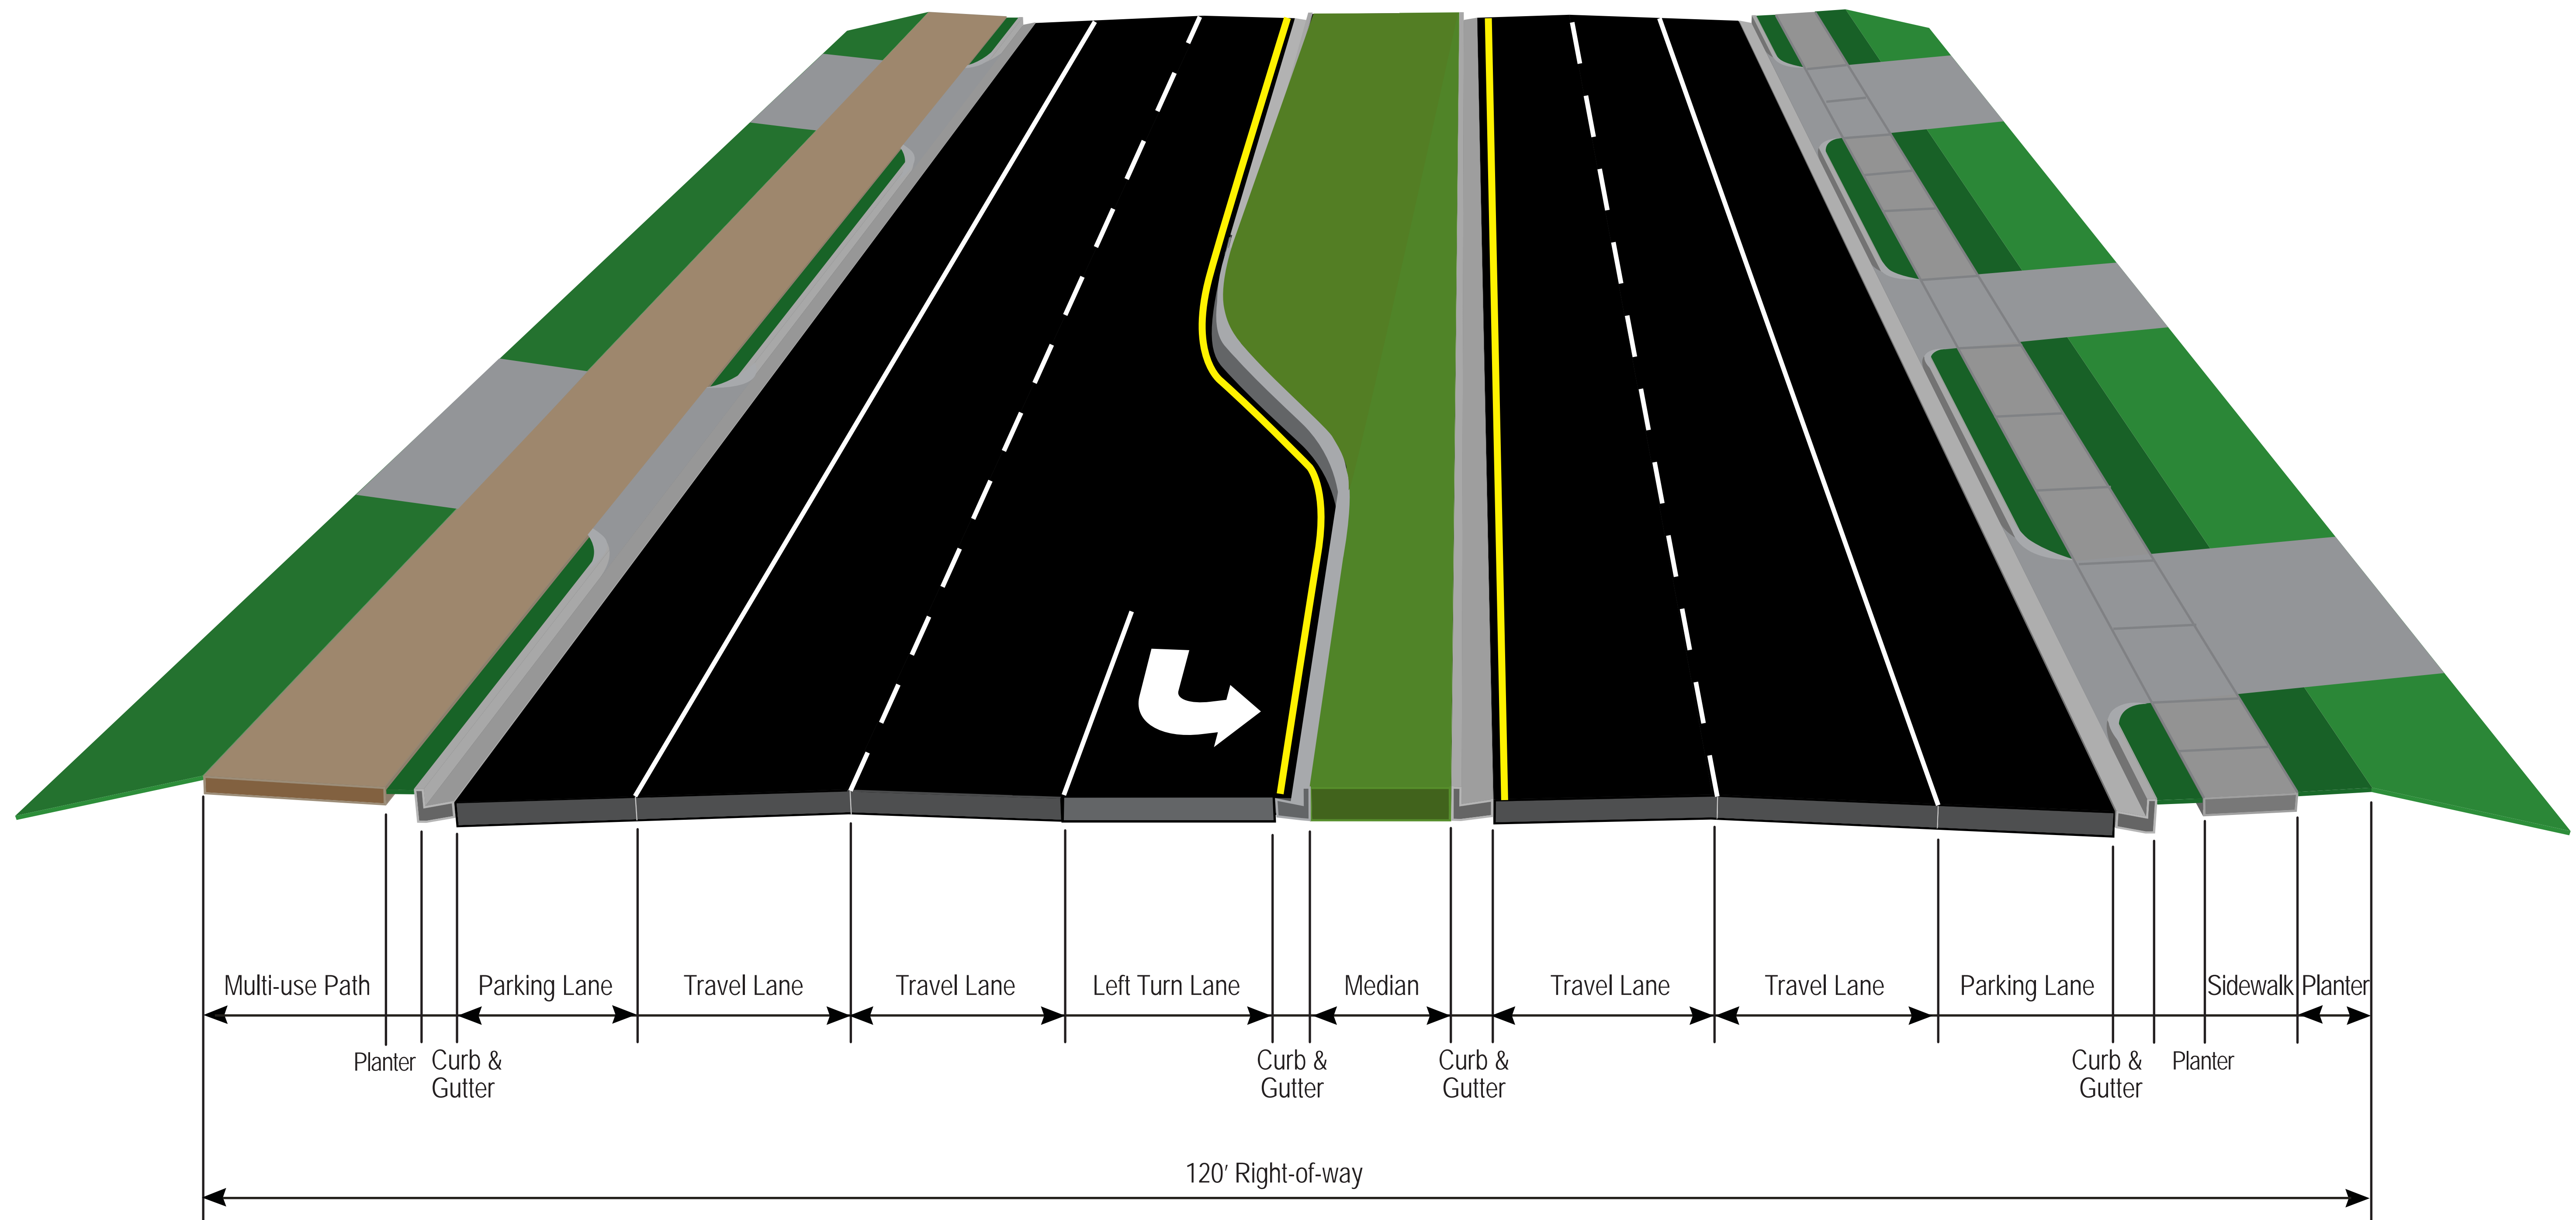

Janesville Road (CTH L) Waukesha County
Urban Section Two-Way Left Turn Lane (TWLTL)
 Design Speed 40 MPH

Janesville Road (CTH L) Waukesha County
Urban Section Two-Way Left Turn Lane (TWLTL) Parking Lane
 Design Speed 40 MPH

Janesville Road (CTH L) Waukesha County
Urban Section Raised Median
 Design Speed 40 MPH

Janesville Road (CTH L) Waukesha County
Urban Section Raised Median Parking Lane
 Design Speed 40 MPH