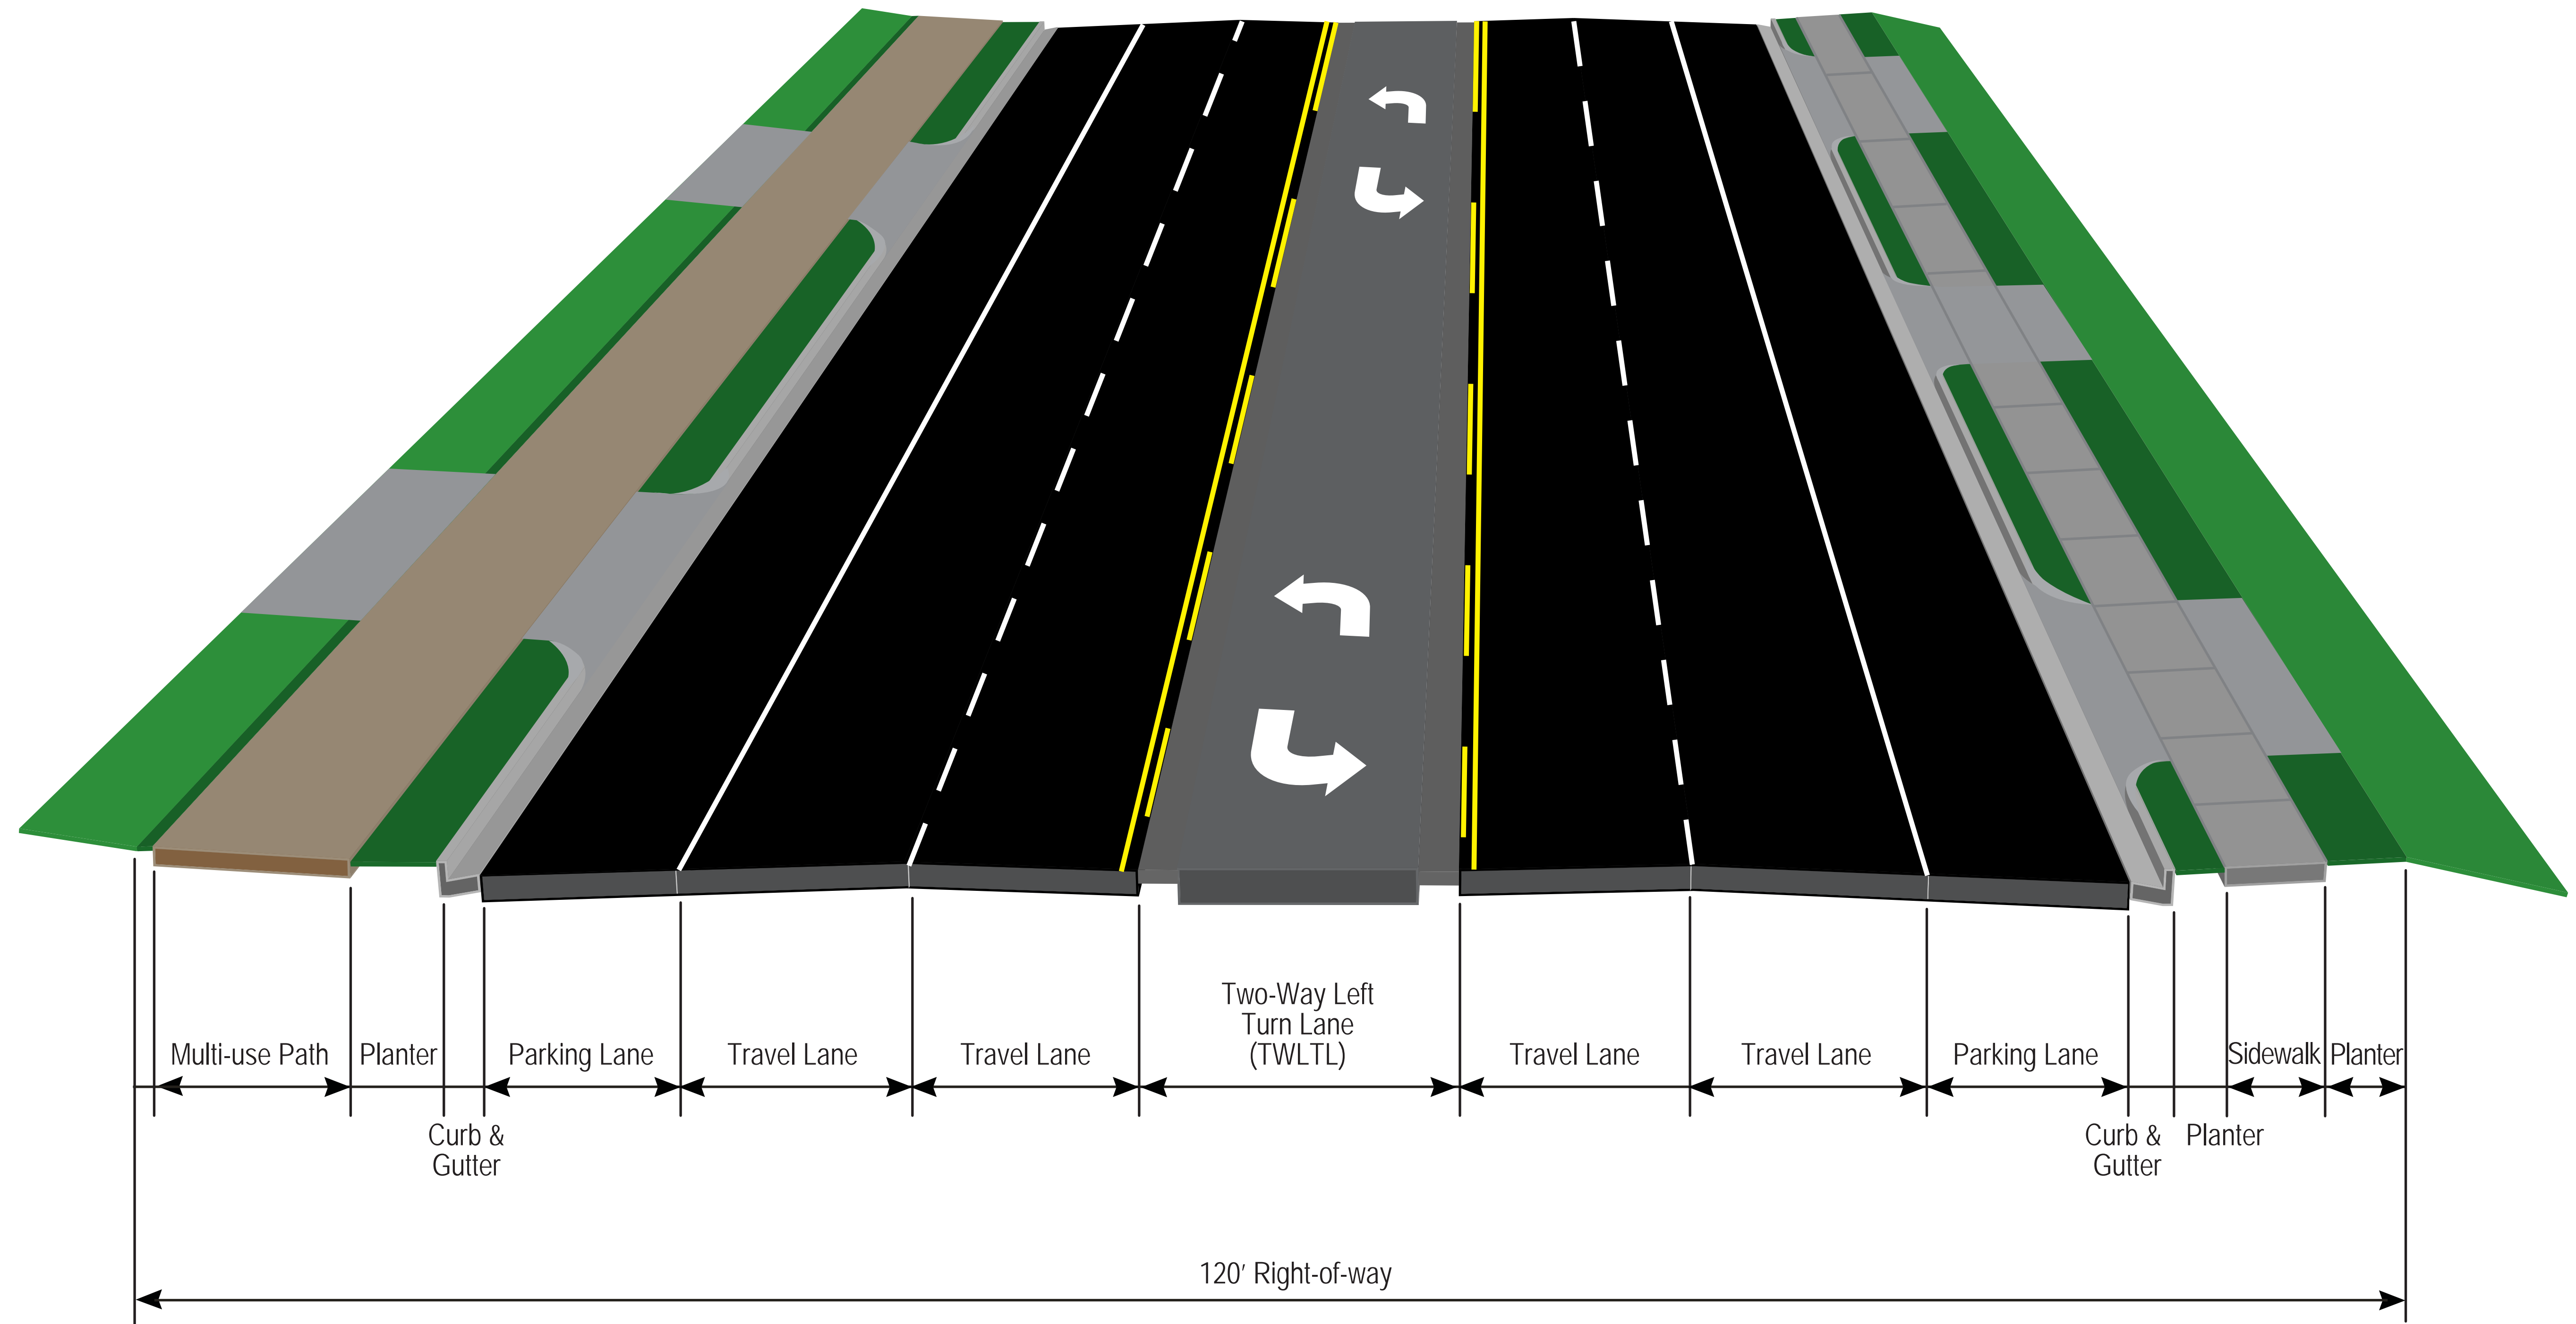

Janesville Road (CTH L) Waukesha County
Urban Section Two-Way Left Turn Lane (TWLTL)
 Design Speed 40 MPH

Janesville Road (CTH L) Waukesha County
Urban Section Two-Way Left Turn Lane (TWLTL) Parking Lane
 Design Speed 40 MPH

Janesville Road (CTH L) Waukesha County
Urban Section Raised Median
 Design Speed 40 MPH

Janesville Road (CTH L) Waukesha County
Urban Section Raised Median Parking Lane
 Design Speed 40 MPH