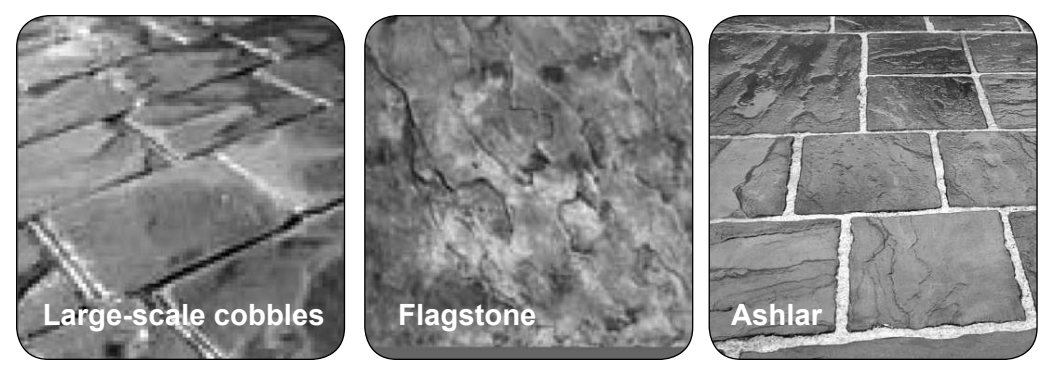

3

RUSTIC & NATURE-INSPIRED / Alternative 3

DESIGN THEME DESCRIPTION

This theme is characterized by rustic and natural patterns and materials, such as flagstone and ashlar-patterns of pavement. Lighting and furnishings aim to invoke prairie- or nature-inspired design through colors, surfaces and design styles.

COLOR PALETTE *(furnishings, lighting, other features)*

ACCENT PAVING

Patterns

LIGHTING

BOLLARDS

FURNISHINGS