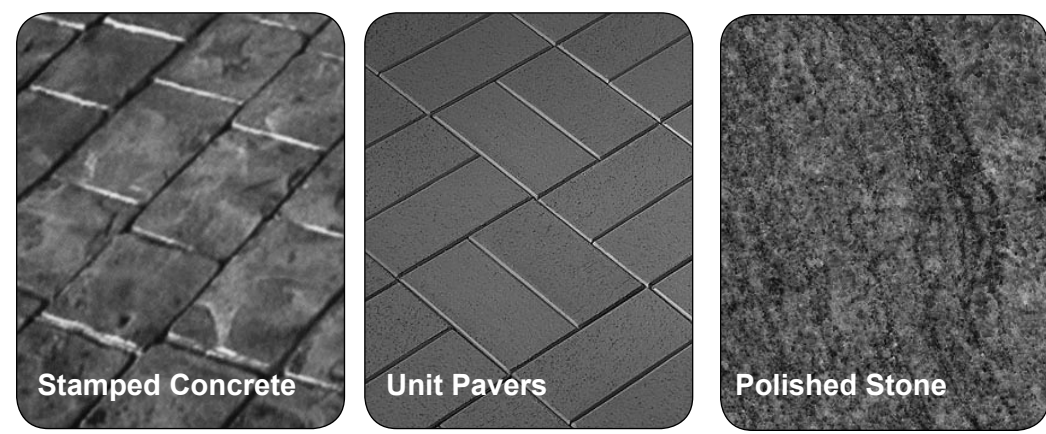

ACCENT PAVING

Materials